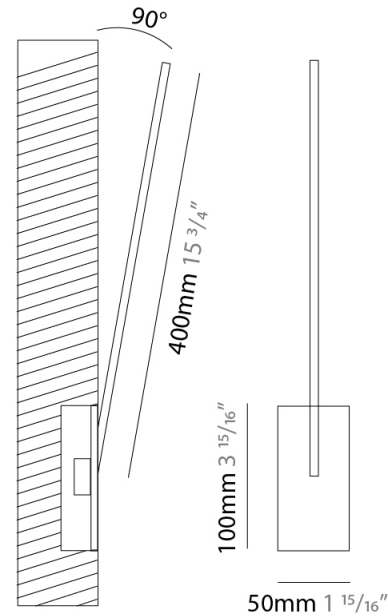

PROJECT	
TYPE	
SPECIFIER	
QUANTITY	
DATE	

SPILLO 1 ROD RECESSED

D46014- -
base number   Color   Finish
                          Temperature   Options

1. To build a product code in our configurator select the specify button on the base model # product page
2. To build a manual product code on this datasheet choose from the options listed below in blue font and add the suffix to the base model #

GENERAL

Series: Spillo
Subseries: Spillo 1 Rod
Brand: Icone
Division: Design
Mounting Type: Recessed
Mounting Location: Wall
Subcategory: Ambient

PHYSICAL

Shape: Rectangle
Width (mm): 50
Width (in): 1 15/16
Height (mm): 400
Height (in): 15 3/4
Light Distribution: Adjustable
Fixture Finish: WHI / BLK / CHR / BGD
Fixture Material: Brass

ELECTRICAL

Lamp Type: LED
Total Output Wattage (W): 4.8
Dimming: 0-10V Dimming
Driver Included: No
Driver Location: Remote
Driver Type: Constant Voltage - 120Vac
Driver Class: Class 2
Input Voltage (V): 120
Output Voltage (V): 12
Upon Request: (Not included, see components) 0-10Vdc dimming / 277Vac

LED

Color Temperature (°K): 2700 / 3000
Nominal Lumen (lm): 440
CRI: >90 CRI
Lamp Life (hrs): 50000

OPTICAL

Adjustability: Tilt 120°

RATINGS AND CERTIFICATIONS

Certified By: Certified for North American Standards
IP rating: IP20