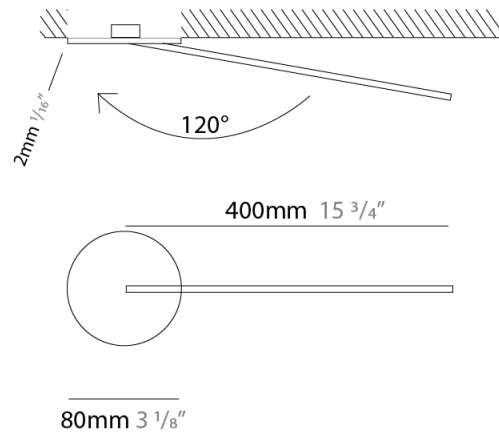

PROJECT	_____
TYPE	_____
SPECIFIER	_____
QUANTITY	_____
DATE	_____

SPILLO 1 ROD ROUND BASE RECESSED

D46022- _____ - _____
base number   Color   Finish
                         Temperature   Options

1. To build a product code in our configurator select the specify button on the base model # product page
2. To build a manual product code on this datasheet choose from the options listed below in blue font and add the suffix to the base model #

GENERAL

Series: Spillo
Subseries: Spillo 1 Rod Round Base
Brand: Icone
Division: Design
Mounting Type: Recessed
Mounting Location: Wall
Subcategory: Ambient

PHYSICAL

Shape: Rectangle
Width (mm): 50
Width (in): 1 ¹⁵/₁₆
Height (mm): 400
Height (in): 15 ³/₄
Light Distribution: Adjustable
Fixture Finish: WHI / BLK / CHR / BGD
Fixture Material: Brass

ELECTRICAL

Lamp Type: LED
Total Output Wattage (W): 4.8
Dimming: 0-10V Dimming
Driver Included: No
Driver Location: Remote
Driver Type: Constant Voltage - 120Vac
Driver Class: Class 2
Input Voltage (V): 120
Output Voltage (V): 12
Upon Request: (Not included, see components) 0-10Vdc dimming / 277Vac

LED

Color Temperature (°K): 2700 / 3000
Nominal Lumen (lm): 440
CRI: >90 CRI
Lamp Life (hrs): 50000

OPTICAL

Adjustability: Tilt 120°

RATINGS AND CERTIFICATIONS

Certified By: Certified for North American Standards
IP rating: IP20